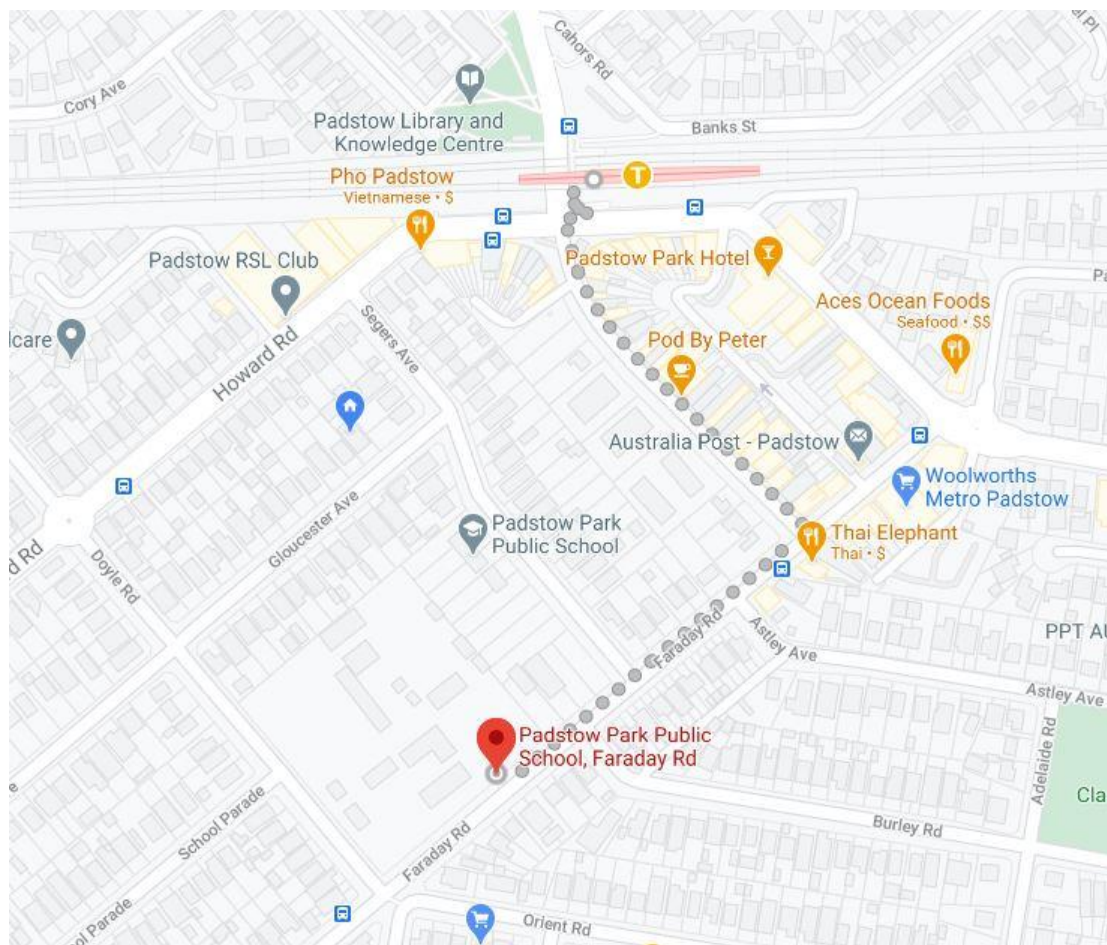

Location

Padstow Park Public School, Faraday Rd Padstow NSW 2211

Use Faraday Rd pedestrian gate into the school. Parking is available outside the school.

Air Conditioning venue.

More Information

We accept the Active Kids Voucher. Children must be collected at the end of the lesson and we do not have any child care arrangement.