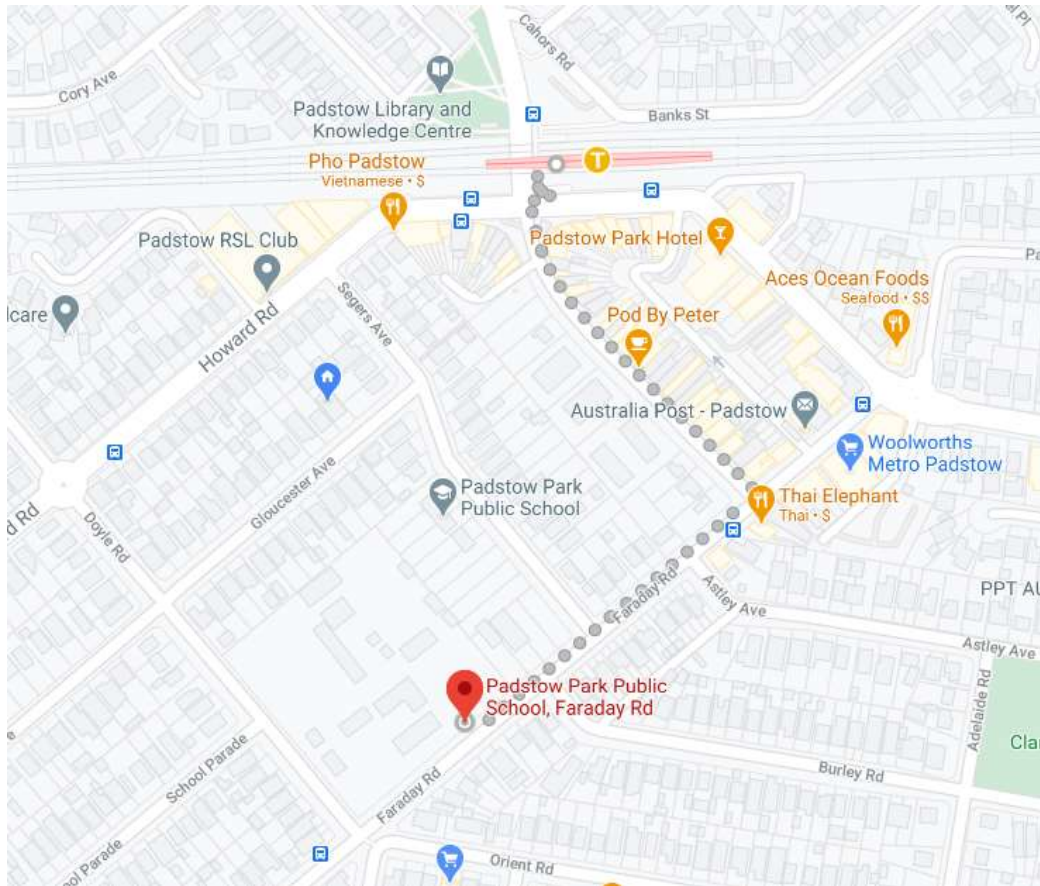

SYDNEY ACTIVE TABLE TENNIS (SOCIAL GAMES)

Sydney Table Tennis Club
Padstow Park Public School - School Hall
Faraday Rd, Padstow

**Bring your friends and family for an afternoon
of fun table tennis!**

Saturday: 1:30pm – 3:30pm
Cost: \$10 per person

Location

Padstow Park Public School, Faraday Rd Padstow NSW 2211

(opposite 59 Faraday Rd Padstow)

More Information

Email us padstownsw@STT.org.au

Like us on Facebook www.facebook.com/PadstowNSWTableTennis

Follow us on Twitter @PadstowNSWTT <https://twitter.com/#!/PadstowNSWTT>